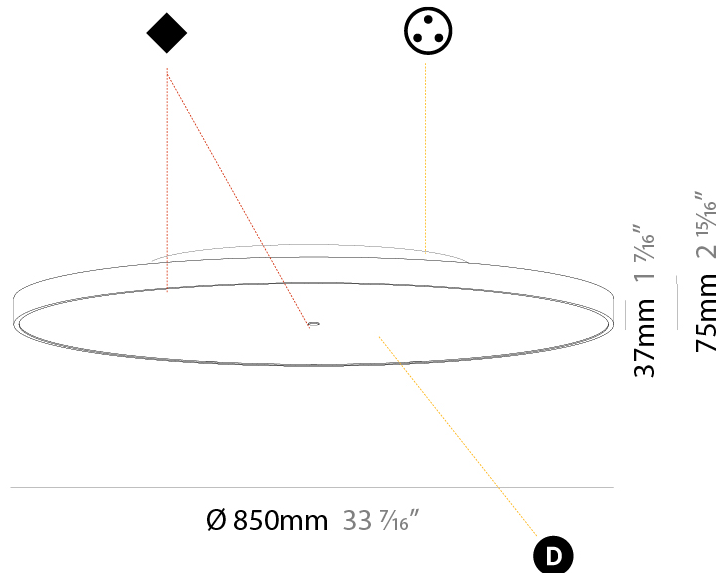

GENERAL

Series: Sign Diva
Subseries: Sign Diva
Partner: Prolicht
Division: Architectural
Installation: Surface
Product Type: Ceiling Surface
Mounting Location: Ceiling
Light Distribution: Direct / Indirect

PHYSICAL

Shape: Round
Diameter (mm): 850
Diameter (in): 33 7/16
Height (mm): 75
Height (in): 2 15/16
Weight (kg): 12.906
Weight (lbs): 28.453
Diffuser: Direct - PMMA - Opal/Micro-Prism/Sparkling Secret/Vintage Industrial with Shine Ring / Indirect - White/Yellow/Orange/Red/Blue/Green
Fixture Finish: SSR / BKV / CWI / CRY / HAB / UFT / ITA / RUA / FTG / MYG / LOD / PUS / FRO / FUP / KIA / POP / BLS / SPG / MEY / GOH / CHC / COM / ABZ / JAG / OBR / MOS / ROR
Fixture Material: PMMA / Extruded Aluminum / Steel

ELECTRICAL

Lamp Type: LED (Zhaga Standard)
Input Wattage (W): 96.8
Total Output Wattage (W): 76.8
Dimming: Tri-Mode (Non-Dimming and Phase Dimming (120Vac only) and 0-10V Dimming)
Driver Included: Yes
Driver Location: Integrated
Driver Type: Constant Current - Universal
Driver Class: Class 2
Input Voltage (V): 120 - 277
Constant Current (MA): 600

LED

Color Temperature (°K): 3000 / 3500 / 4000
Max. Delivered Lumen (lm): 11160 / 11388 / 11620
CRI: >90 CRI
Lamp Life (hrs): 50000

OPTICAL

RATINGS AND CERTIFICATIONS

Certified By: Certified for North American Standards
IP rating: IP20