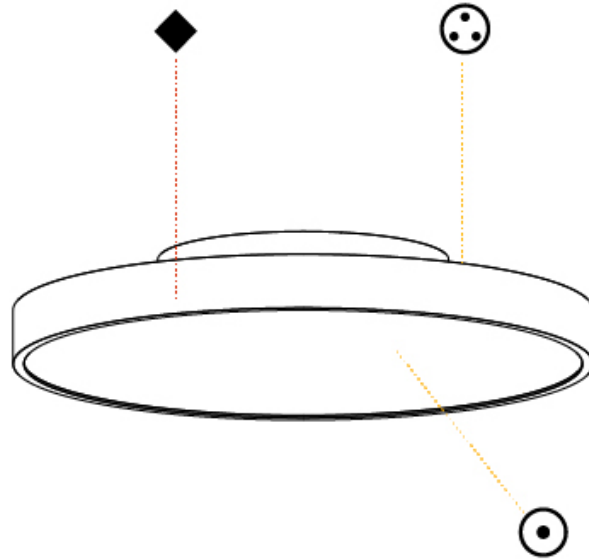

SIGN DIVA SURFACE

A3D091-

PROJECT
TYPE
SPECIFIER
QUANTITY
DATE

A