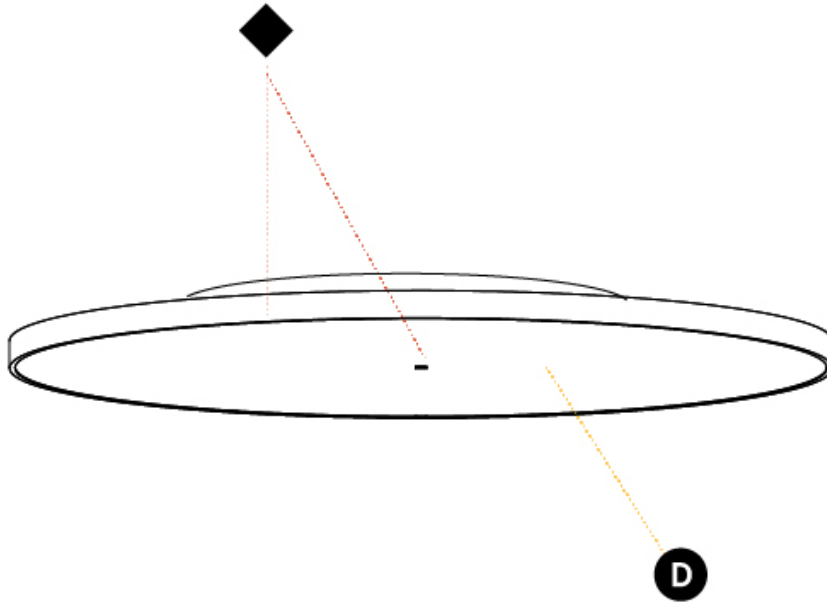

SIGN DIVA SURFACE

A3D094-

PROJECT

TYPE

SPECIFIER

QUANTITY

DATE

SIGN DIVA COLOR FINISH CHART